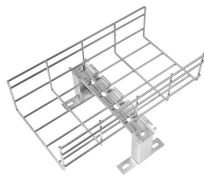

CCTV 12 Port Fiber Optic Patch Panel 12 Core SC MM Adapter ODF Low Excess Loss Features: Applied to various of optical fiber distribution frames, distribution cabinets, and optical cable cross ...