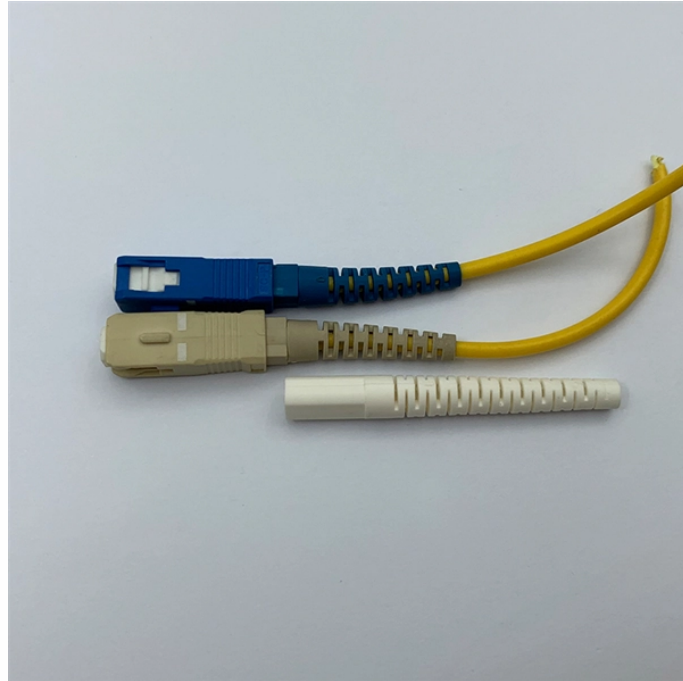

## OTDR tester fiber optic end

## OTDR tester fiber optic end

Fibershot Pocket Visual Fault Locator / Fiber Brake Checker /Locator is a robust, cost-effective OTDR dead-zone tool. This VFL identifies fibers from end to end and locates polished connector end faces ...

Used to characterize optical fibers, the OTDR couples a laser and a detector and is based on the principle of reflectometry. The OTDR sends a pulse of laser light into one side of the optical fiber.

Learn all about OTDRs, proper fiber testing procedures, interpreting test results, types of test equipment and more!

Ensure the integrity of your fiber optic network with an Optical Time Domain Reflectometer (OTDR). OTDR testing analyzes fiber optic cable performance from end to end by testing components along ...

While the measurements taken by these two instruments seem similar, they perform distinct and essential roles. This article explains how these testers work, when to use them, and how they ...