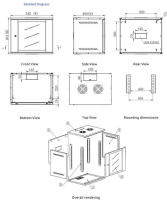

Versatile OTDR with customizable dynamic ranges, wavelength ...