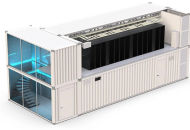

10G SFP+ BiDi 10-80km Single-fiber Bidirectional Transceiver Module (Industrial Grade Optional)