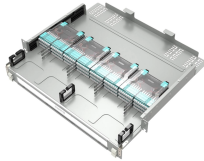

Fiber distribution box is made of high-strength engineering plastics, anti-UV, anti-aging ability. The distribution box is sealed adopts buckle + two screw type structural seals, and the left and right ...

Our Fiber Distribution Boxes are specially built to accommodate various amounts of simplex or duplex adapters needed for your fiber-to-the-home (FTTH), fiber-to-the-building (FTTB), or fiber-to-the-curb ...

Fiber Optic Distribution Box, 6 Port Wall Mount Enclosure with 6 LC Duplex Adapters, Singlemode, FTTH, IP65 Waterproof Outdoor/Indoor Use - 8.27" x 5.31" x 1.57"

Each plate is interchangeable and enables fast adaptation to various fiber ends and adaptor types in multimode or single mode, depending on the application. The units can come in multiple ...

The fiber splitter distribution box supports fiber splicing, splitting, distribution, "three in one" and fiber optic distribution box also offers solid protection and fiber cable management for FTTX network ...