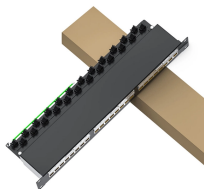

GDR Telecom Site Energy Systems

One new fiber distribution box

One new fiber distribution box

OTRANS is a leading fiber optic distribution box manufacturer. We offer a wide range of 1-24 core FDB boxes and ODF cabinets for indoor/outdoor FTTX deployment. Durable, IP65 rated, and easy to ...

Fiber distribution box is made of high-strength engineering plastics, anti-UV, anti-aging ability. The distribution box is sealed adopts buckle + two screw type structural seals, and the left and right ...

Our Fiber Distribution Boxes are specially built to accommodate various amounts of simplex or duplex adapters needed for your fiber-to-the-home (FTTH), fiber-to-the-building (FTTB), or fiber-to-the-curb ...

Fiber Optic Distribution Box, 6 Port Wall Mount Enclosure with 6 LC Duplex Adapters, Singlemode, FTTH, IP65 Waterproof Outdoor/Indoor Use - 8.27" x 5.31" x 1.57"

Each plate is interchangeable and enables fast adaptation to various fiber ends and adaptor types in multimode or single mode, depending on the application. The units can come in multiple ...