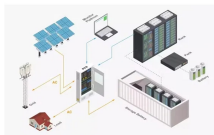

12 core optical fiber distribution box is used for the fusion splicing, splitting, wiring transmission and other functions of the optical transmission terminal. It can effectively terminate, protect and manage the ...