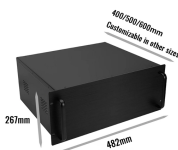

What is a Distribution Box? A distribution box, or DB box, is a circuit breaker enclosure. It is a vital part and central hub of any electrical system. The hub distributes electrical power from a ...