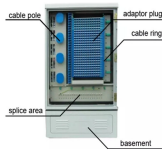

What's the difference between a distribution box and a sub-panel? A distribution box typically refers to the main electrical panel that receives power from the utility service. A sub-panel is ...

A power distribution cabinet, also known as an electrical panel or switchgear, is a ...

Browse power distribution boxes with circuit breaker protection and multiple outlet configurations. Shop durable solutions for construction and emergency use.

A power distribution cabinet, also known as an electrical panel or switchgear, is a critical component of an electrical system that manages the flow of electricity within a building or facility.

These temporary power distribution boxes feature 1, 3 or 4 adjustable circuit breakers, with a range of amperage and voltage ratings. The Load Master[®] Series portable power distribution racks are ...