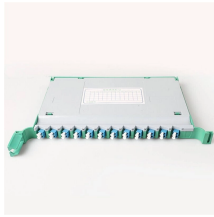

GDR Telecom Site Energy Systems

One set of circuit distribution box

One set of circuit distribution box

Your electrical meter box, mounted onto your outdoor main breaker panel or inside a wall, collaborates with the load center to safely distribute the correct amount of electricity to every room and outlet in ...

What's the difference between a distribution box and a sub-panel? A distribution box typically refers to the main electrical panel that receives power from the utility service. A sub-panel is ...

A power distribution cabinet, also known as an electrical panel or switchgear, is a ...

Browse power distribution boxes with circuit breaker protection and multiple outlet configurations. Shop durable solutions for construction and emergency use.

A power distribution cabinet, also known as an electrical panel or switchgear, is a critical component of an electrical system that manages the flow of electricity within a building or facility.

These temporary power distribution boxes feature 1, 3 or 4 adjustable circuit breakers, with a range of amperage and voltage ratings. The Load Master[®] Series portable power distribution racks are ...