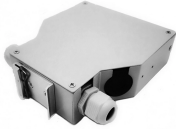

Hubbell's NEXTFRAME® Ladder Tray is the effective and widely used cable runway that supports and delivers bundles of cable between cabinets, racks, and closets, along walls, and suspended from ...