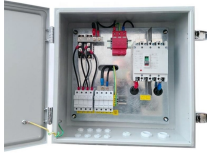

So, whether specifying a major new project, or simply refurbishing existing facilities, choose ABB cable tray to deliver the most effective, reliable and long lasting support for your cabling needs.