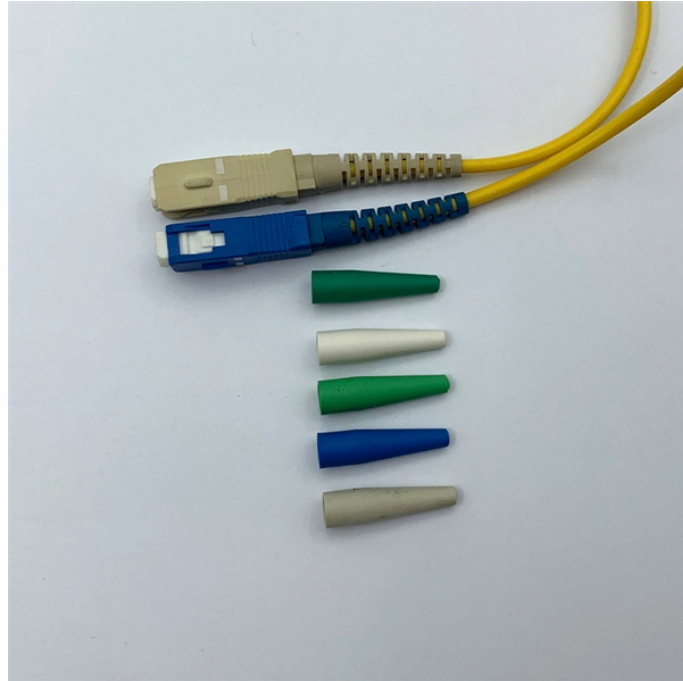

Operation of Zhanye Distribution Box

Overview

Zhanye's concealed mount power distribution box is constructed from durable cold-rolled steel, providing a robust and long-lasting foundation for your indoor electrical wiring. It supports 10 circuits with 12-position leakage protection and circuit breaker installation. In network cabling and smart home construction, zhan ye multimedia distribution boxes d005 and d006 are indispensable "behind-the-scenes heroes. The box usually contains switches, fuses, or. You now have 10 items in your Shopping Cart. Calculated shipping includes heavy logistics. Order more, shipping costs will reduce to 50% discounts! You can advise shipping services including DHL, ocean shipping, UPS, Fedex, pls contact us! The open container can be installed directly on the wall surface without digging holes! Notice for warranty: (1) under normal use (excluding improper human use), mechanical products (switch, socket) are guaranteed for ten years, and digital products are guaranteed for one year.

Time of shipment: expected to arrive within 15 days. Buy 卍 Zhanye brand 2 34-bit distribution box iron bottom circuit breaker box wiring box surface-mounted online today!

In network cabling and smart home construction, zhan ye multimedia distribution boxes d005 and d006 are indispensable "behind-the-scenes heroes." Not only do they provide stable ...

Handsome-Looking Distribution Box for Home Use, Strong Current Box with 14 Circuits, 16 Circuits, Empty Switch Box, 14-16 Position Concealed Air Switch Box ¥153.9

welcome to taobao to buy zhanye distributing box empty unboxing leakage switch box 10-13 diigits circuit strong current box, taobao hundreds of millions of hot selling goods, official logistics can send ...