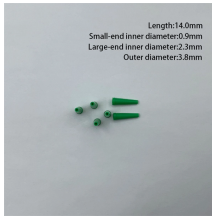

GDR Telecom Site Energy Systems

Optical Adapter Module

Optical Adapter Module

Optcore provides a comprehensive line of fiber optic adapters, including LC, SC, FC, ST, E2000, DIN, SMA, MPO/MTP, and SN, with single mode and multimode fiber available. Our broad portfolio can ...