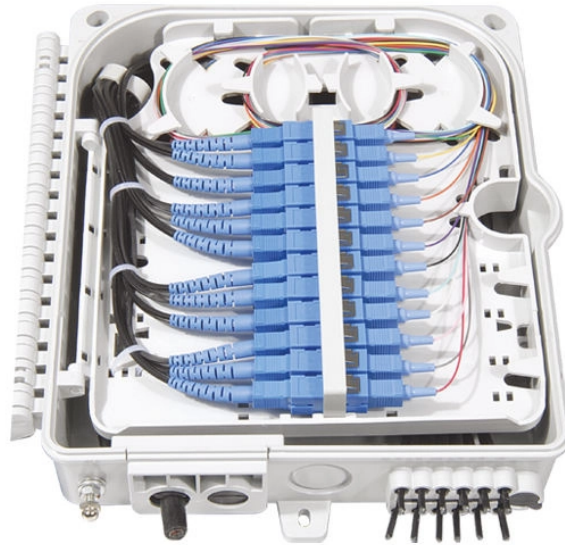

GDR Telecom Site Energy Systems

Optical Adapter Module

Optical Adapter Module

Optcore provides a comprehensive line of fiber optic adapters, including LC, SC, FC, ST, E2000, DIN, SMA, MPO/MTP, and SN, with single mode and multimode fiber available. Our broad portfolio can ...

Fiber-optic adapters are used for mating terminated optical fibers – with many versions for inline/bulkhead use, different connector types and environmental conditions.

Find the compact Fiber Adapter Panels you're looking for. Whether you need pass-through connections, front or rear-loading access, or other modular options.

CommScope fiber adapters and connectors—including LC to SC adapters—are designed for excellent optical and mechanical performance—including simplex, duplex, and ganged options for singlemode ...

Streamline your network connections with our SC simplex fiber adapter module. Designed for single fiber connections, this module is perfect for LAN and fiber-to-the-desk applications.

Shop DigiKey's large in-stock selection of Fiber Optic Connector Adapters. View inventory, pricing and order now for same day shipping!

Belden offers standalone Fiber Adapter modules for use in a variety of applications. Connector types include LC Duplex, SC Simplex, ST and MPO in multimode and singlemode for up to 12 fibers.