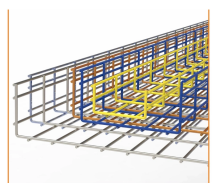

Optical Cable Reel Loading and Unloading Tools

Optical Cable Reel Loading and Unloading Tools

These reel rollers are the ideal storage, dispensing and management solution ...

Fully automated loading and unloading of cable reels, including heavy-duty reels. Simple reel size transitions with just one recipe adjustment—no manual reset required.

Hey utility contractors! This is what you've been looking for. The Model RL Reel Lifter will help you handle reels of wire, cable better during loading, transporting, or on-site dispensing. Ensure the reel ...

These reel rollers are the ideal storage, dispensing and management solution almost any size cable reel. The unlimited width reel roller system is sold in pairs and can accommodate cable drums with ...

The Slingco Reel Lifter is a high capacity, compact unit that allows users in the utility construction industry to safely load, transport, and dispense wire and/or cable on-site. It is also used in many ...