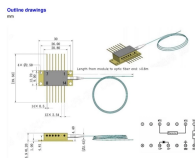

Sopto 2.5G BIDI SFP module is a series of optical fiber modules designed for use in 2x/1x Fibre Channel and Gigabit Ethernet .They are operating at single single mode Fiber (SMF).