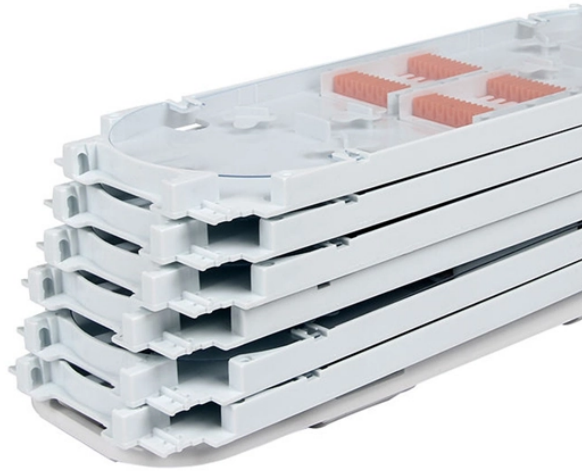

Optical Interface Module 2 5g

Optical Interface Module 2 5g

The AirLive SFP-LX-2.5G-20KM is a low power, high performance and cost-effective single mode SFP Fiber transceiver for serial optical data communication applications up to 2.5Gbps and 20KM.

Optcore's OSP2488-312DCR is a high-performance small form factor pluggable SFP module for 2.5Gb/s serial optical data communications such as SDH STM-16 S-16.1/SONET OC-48 IR-1/2x Fibre ...

Optcore 2.5G SFP transceivers are an industry-standard small form-factor pluggable module for SONET OC-48, SDH STM-16 (2488 Mbps) applications. These SFP modules comply with the SFP MSA, CE, ...

2.5G SFP Optical Transceiver Module is a CZT fiber optic and SFP interconnect product for data center, telecom, and optical networking programs. It is supported by local product imagery. Confirm final ...

The iszo 2.5g media converter transceiver is compatible with a wide range of brand names, including NOKIA, HUAWEI, ODI, and more. It works with 2.5G/1G GPON SFP ONU STICKS, such as the ...

Sopto 2.5G BIDI SFP module is a series of optical fiber modules designed for use in 2x/1x Fibre Channel and Gigabit Ethernet .They are operating at single single mode Fiber (SMF).