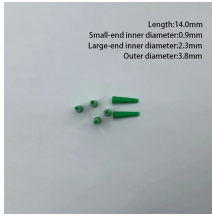

NVIDIA is developing a co-packaged optics (CPO) platform that integrates optical and electrical components to improve data-center connectivity, ...

Contact Us

For more information, pricing, or custom energy solutions, please contact us:

Website: <https://gdroofing.co.za>

Email: sales@gdroofing.co.za

Phone: +27 72 418 9365

Address: 22 Electron Avenue, Isando, Johannesburg, 1600, South Africa

This document is for informational purposes only. Specifications subject to change without notice.