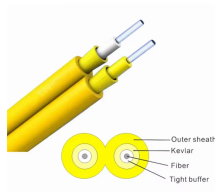

5. Wide Application: Whether you are working on short-distance or long-distance optical fiber networks, the 4 In1 Optical Power Meter is suitable for different scenarios. It offers options for testing up to 5km ...

□4-1 Fiber Tester□Optical Power Meter/Visual Fault Locator 15km/LED flashlight/RJ45 Network Tester  
□Supports interface□ Fiber optic cable tester supports FC, SC, and ST optical ...

Multi-Functional Testing Capabilities: This product is designed as a 4-in-1 mini fiber optic multimeter, offering a range of functions including a visual fault locator, optical power meter, and more, making it ...

Buy LYAART Mini 4 in 1 Optical Power Meter Visual Fault Locator Network Cable Test Optical Fiber Tester 5km 15km 30KMVFL (Color : YYS-SD30CP-TV01): Network & Cable Testers - Amazon ...

Description: - Integrated Optical Power Meter + VFL + Cable Tester testers are mainly used for continuous optical signal power measurement, optical fiber link loss testing and optical fiber line on ...