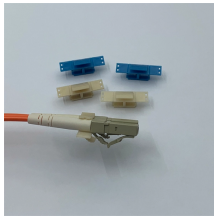

According to ITU-T standards, communication optical fibers are divided into 7 categories: G.651 to G.657. What is the difference between them? G.651 is Multi-mode fiber, and G.652 to ...