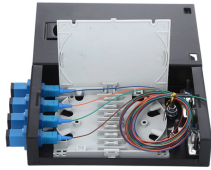

Optical module plus fiber optic transceiver

Learn a field-ready fiber optic module guide to choose SFP, SFP+, SFP28, and newer pluggables by distance, optics, DOM, and switch compatibility.