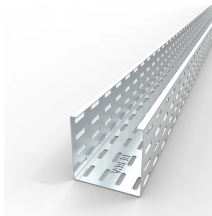

Optical splitter with downward tilt

Optical splitter with downward tilt

Flipping mirror/beamsplitter mount 840-0155-04 accepts optics of thickness of 7 mm. Designed for 2 inch (50.8 mm) optics.

PPC Optical Splitters are available for symmetrical splitting into 2, 4, 8, 16, or 32 divisions and can be cascaded to spread out splits into smaller, optimized serving areas.

Our beam splitters are made from high grade glass material with laser grade surface flatness & surface quality for tighter tolerance on the splitting ratio.

There are two main manufacturing technologies for optical splitters, each with its own advantages and ideal use cases. The choice between them depends on your application requirements.

Beamsplitters are optical components used to split input light into two separate parts. Beamsplitters are common components in laser or illumination systems. Beamsplitters are also ideal for fluorescence ...

Custom beam splitters for lasers, photonics, and imaging. Plate, cube, polarizing, and dichroic tailored to your wavelength and specs.

Discover optical fiber splitters designed for home theaters and gaming consoles. Aluminum construction for durability.