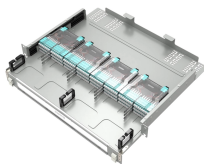

There are two main manufacturing technologies for optical splitters, each with its own advantages and ideal use cases. The choice between them ...