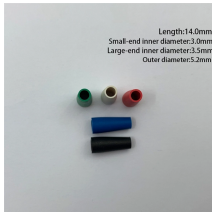

Discover optical fiber splitters designed for home theaters and gaming consoles. Aluminum construction for durability.