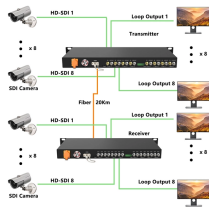

This article provides a comprehensive overview of optical switches, explaining their fundamental principles and diverse applications in areas like laser technology, optical communications, and ...

An optical switch functions by selectively switching an optical signal delivered through an optical fiber or an integrated optical circuit to another. Several methods are available and each relies ...

Usually, opto-mechanical optical switches collimate the optical beam from each input and output fiber and move these collimated beams around inside the device. This allows for low optical ...

Explore the fundamentals of optical switching, including space, wavelength, time, and hybrid switching techniques. Learn about core components and applications.

In essence, the switch is the control for making, breaking, or changing the connections within an optical circuit. This definition can be expanded to incorporate the concept of the switch as ...

Designed for durability and precision, our optical switches support single-mode and multimode fiber types with low insertion loss, high return loss, and reliable repeatability. With support for various ...

BlueRigger Digital Toslink Optical 3x1 Switch - (LPCM 2.0, SPDIF Optical Audio Switcher with IR Remote Control, 3 in 1 Fiber Optic Switch) - Compatible with Gaming Console, HDTV, Amplifier, ...

Contact Us