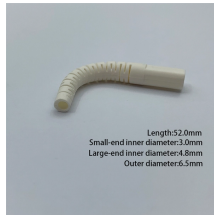

GDR Telecom Site Energy Systems

Ordinary beam splitter

Ordinary beam splitter

Our beam splitters are made from high grade glass material with laser grade surface flatness & surface quality for tighter tolerance on the splitting ratio.

A beam splitter (or beamsplitter, power splitter) is an optical device which can split an incident light beam (e.g. a laser beam) into two (or sometimes more) beams, which may or may not have the same ...

What is a Beamsplitter? A beamsplitter is an optical device capable of splitting an incident light beam into two. These tools can split both laser and regular light. A beamsplitter can also ...

Beamsplitters are usually made as a reflective device that splits the beam into exactly 50/50 with half of the beam being transmitted and the other half being reflected. If this component is ...

Learn how beam splitters divide light into separate paths, the main types available, and where they're used in optics and scientific instruments.

A beam splitter or beamsplitter is an optical device that splits a beam of light into a transmitted and a reflected beam. It is a crucial part of many optical experimental and measurement systems, such as ...