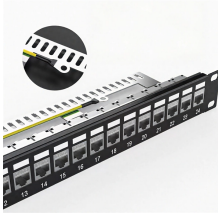

Outdoor 10-channel distribution box

Outdoor 10-channel distribution box

The DFW series outdoor waterproof cable distribution box is a compact, European-style enclosure for safe and stable power distribution in medium-voltage power networks.

The European-Style Cable Branch Box is a specialized solution for 10kV cable-based power distribution systems, offering fully insulated, sealed, and shielded construction for enhanced safety and reliability.

Available in multiple channel configurations—4, 6, 8, 10, and 12 channels—with options for staggered or wide-spaced jacks, the boxes support interface types such as M8 and M12.

Designed for underground or outdoor distribution systems, the Cable Distribution Box offers a tamper-resistant and weatherproof solution for medium voltage control and protection. Our Cable Distribution ...