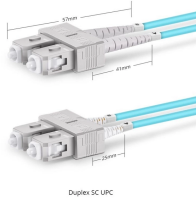

Outdoor 10-channel distribution box

Outdoor 10-channel distribution box

The DFW series outdoor waterproof cable distribution box is a compact, European-style enclosure for safe and stable power distribution in medium-voltage power networks.

The European-Style Cable Branch Box is a specialized solution for 10kV cable-based power distribution systems, offering fully insulated, sealed, and shielded construction for enhanced safety and reliability.

Available in multiple channel configurations—4, 6, 8, 10, and 12 channels—with options for staggered or wide-spaced jacks, the boxes support interface types such as M8 and M12.

Designed for underground or outdoor distribution systems, the Cable Distribution Box offers a tamper-resistant and weatherproof solution for medium voltage control and protection. Our Cable Distribution ...