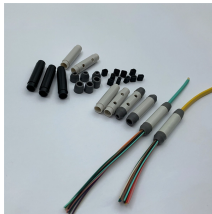

## Outdoor PVC rail distribution box

GREENCYCLE 2PK Waterproof Junction Box, IP66 Weatherproof Electrical Project Box, 125 x 86 x 62mm, Universal PVC/ABS Plastic Enclosure Box, White, for Outdoor Wiring, Power Supplies, CCTV

Our circuit breaker protective box shell is IP65 engineering-grade waterproof with preventing snow and rain function, provide safety protection for your circuit equipment.

Keep your farm running safe with weatherproof outdoor electrical boxes from Tractor Supply. Built tough for any job, rain or shine!