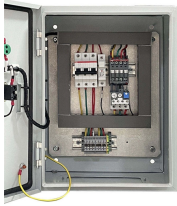

Shop high-quality PVC distribution boxes for reliable electrical solutions. Waterproof and durable, these boxes are perfect for outdoor use. Bulk orders welcome.