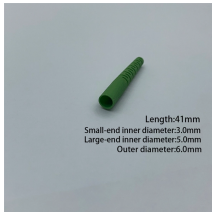

Explore Hubbell Wiring Device-Kellems" spider boxes, built to provide reliable and versatile temporary power solutions in demanding environments like construction sites and outdoor events.

The Power Turtle Xtreme Outdoor (XO) is a compact power distribution solution designed for mobile applications. Featuring rugged EASYLEN® housing, it's built to withstand demanding environments ...