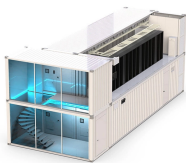

Need reliable power solutions? Discover the top 10 distribution boxes with GFCI outlets, weatherproof builds, and expandable setups. Essential for contractors and outdoor events.

The Champion Power Distribution Box is easy to transport and set up, thanks to its compact design and convenient carry handle. Whether you need to power multiple tools on a job site, run appliances ...

Our Outdoor Ground Box comes with 32A power connections, audio connections or even potable water inlet feeds. The receptacles are weatherproof and perfect for use in outdoor market areas which may ...