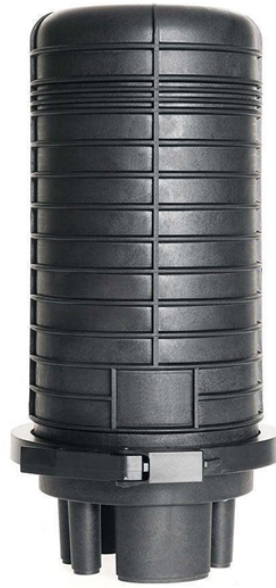

## Outdoor buried 4-core optical cable

## Outdoor buried 4-core optical cable

GYXTW Armored Uni-Tube Single Jacket/Single Armored cable is designed with the flexibility and versatility required for today's most demanding installations, including direct buried.

These are the outdoor fiber optic cables you see strung along telephone poles (aerial), installed inside an underground duct, or even buried directly below ground.

Suitable for Various Harsh Installation Environments such as roads & snowfields & industrial fields & construction sites. Ideal for both indoor and outdoor applications. Can be installed overhead, buried ...

The L-com FOC02B6047N15M AARC (Socket) - LC/PC MM OM3 4 core patch ...

The L-com FOC02B6047N15M AARC (Socket) - LC/PC MM OM3 4 core patch cord is best suited for harsh environments, including FTTX and outside plant applications.