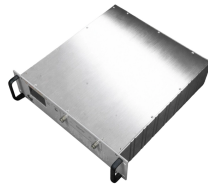

GDR Telecom Site Energy Systems

Outdoor cabinet PDU

Outdoor cabinet PDU

AZE's 9U NEMA 4X Outdoor Cabinet are designed to protect your sensitive network equipment from harsh environments, with waterproof and dustproof features to safeguard it from the elements, while ...

These PDUs are typically used in large data centers for both raised and non-raised floor applications, where they receive incoming power and distribute it to individual racks or groups of racks.

The Sichert Power Connection Cabinet SC3 can be fitted with different power distribution units (PDU). Power units SVE in accordance with VDE application guide VDE-AR-N 4100. The Cabinet is a ...