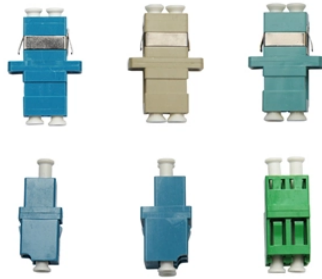

GDR Telecom Site Energy Systems

Outdoor cabinet PDU

Outdoor cabinet PDU

AZE's 9U NEMA 4X Outdoor Cabinet are designed to protect your sensitive network equipment from harsh environments, with waterproof and dustproof features to safeguard it from the elements, while ...

These PDUs are typically used in large data centers for both raised and non-raised floor applications, where they receive incoming power and distribute it to individual racks or groups of racks.

The Sichert Power Connection Cabinet SC3 can be fitted with different power distribution units (PDU). Power units SVE in accordance with VDE application guide VDE-AR-N 4100. The Cabinet is a ...