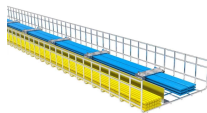

Outdoor distribution boxes are essential for reliable power management. Find durable, waterproof, and customizable solutions for your needs. Wholesale available.