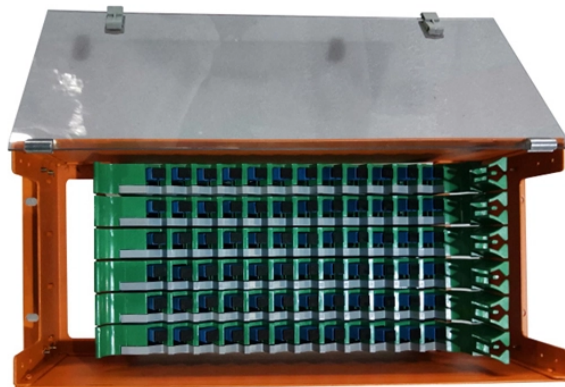

Outdoor electrical control box distribution box

Outdoor electrical control box distribution box

Choose from our selection of outdoor electrical boxes, including outlet boxes and covers, weatherproof outlet boxes and covers, and more. Same and Next Day Delivery.

Keep your farm running safe with weatherproof outdoor electrical boxes from Tractor Supply. Built tough for any job, rain or shine!

Protect your outdoor electrical connections from rain, snow, sun & dust with our durable, UL Listed Daier outdoor junction boxes. Find the perfect size & style for outlets, switches, lights & timers. Shop now!