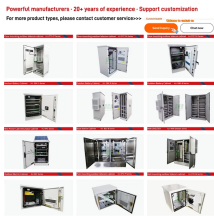

Protect your outdoor electrical connections from rain, snow, sun & dust with our durable, UL Listed Daier outdoor junction boxes. Find the perfect size & style for outlets, switches, lights & timers. Shop now!