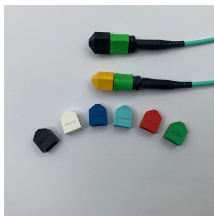

Outdoor fiber optic 2-core single-mode

Outdoor fiber optic 2-core single-mode

About this item This Haile fiber optic cable offers single-mode transmission with two cores, making it ideal for long-distance communication and high-speed data transfer. The cable's rugged outdoor ...

CommScope designs and manufactures a comprehensive line of fiber optic cables—from outside plant to indoor/outdoor and fire-rated indoor fiber cables.

Broadstick provides high quality fiber optic cables compliant with TIA 568-C.3-1. This Outdoor Single mode FTTH Drop Fiber Optic Cable provides a proper connection for FTTH networks, the operation ...

Product Summary: Etayson Fiber Optic Outdoor Drop Cable 2 Cores, G657A1 Fiber Core 9/125 Single Mode, 1 Steel Wire + 2 FRP Strengthen Member, LSZH Black Jacket, 1000 Meters/Roll

The core and cladding of our black bulk indoor/outdoor fiber optic cable is constructed using a high quality singlemode fiber that is ITU-T G.652.D compliant and backwards compatible with other ...

This spool of indoor/outdoor rated fiber optic distribution cable is intended for long distance runs at high speeds. Our solid-core optic cable is composed of 2 singlemode fibers (9 micron core) inside a water ...