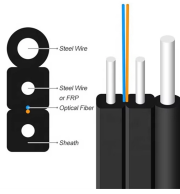

Shop high-quality fiber optic 48 core ODB boxes from reliable suppliers. Our collection includes durable, IP65-rated units for outdoor applications. Bulk orders welcome.