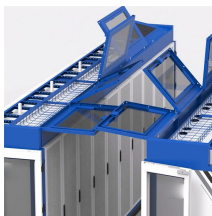

Keep your farm running safe with weatherproof outdoor electrical boxes from Tractor Supply. Built tough for any job, rain or shine!

Protect your outdoor electrical connections from rain, snow, sun & dust with our durable, UL Listed Daier outdoor junction boxes. Find the perfect size & style for outlets, switches, lights & timers.

Learn what an outdoor electrical junction box is, NEC 314 requirements, types like pull boxes and splice boxes, proper sizing rules, and when you need weatherproof protection.

Made with chemicals safer for human health and the environment. Manufactured on farms or in facilities that protect the rights and/or health of workers. Discover more products with sustainability features. ...

Designed to meet NEMA and IP ratings, our waterproof junction boxes are ideal for outdoor use but versatile enough for indoor applications too. Choose from a variety of styles, including models with ...