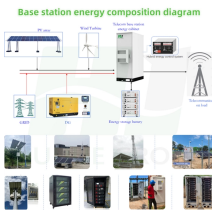

Get free shipping on qualified Outdoor Breaker Boxes products or Buy Online Pick Up in Store today in the Electrical Department.