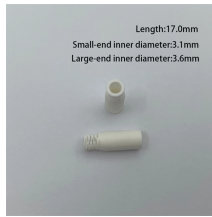

Our Outdoor Ground Box comes with 32A power connections, audio connections or even potable water inlet feeds. The receptacles are weatherproof and perfect for use in outdoor market areas which may ...