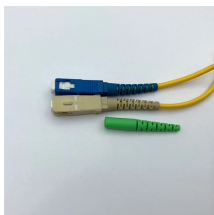

With a clear cover for easy monitoring, flame-resistant ...

The cover panels have an outer diameter of 150 mm and a center hole of 32.5 mm, 50.5 mm or 63.5 mm to accommodate the thread extensions, cable entry plates & split cable glands.