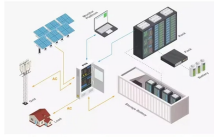

Fluid Control: Full-duplex: IEEE 802.3x, Half-duplex: back pressure. All ports support wire speed switch, jumbo frame transmission.

CDFP (CD=400 in Latin) is a four-generation system but the first 16x25G= 400G larger size module and interconnect system. This solution uses one mezzanine connector, two PCBs and a ...

I have a rather basic question about the C4KX-NM-8SFP Network Expansion module for the Catalyst 4500-X series. I currently have 2 x 4500-X VSS pair, 16 Port switches. Apparently my ...

When a buyer places an order, the seller only needs to issue the delivery instruction in the overseas warehouse system, and the warehouse personnel will realize local delivery in foreign countries ...