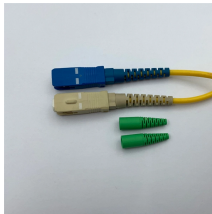

PAM4 hybrid fiber optic cable for park network use

PAM4 hybrid fiber optic cable for park network use

Please contact Optical Cable Corporation for a price quote and specifications for the Composite Fiber/Copper Cable design that meets all your special application requirements.

Up to 2,000 meters • 100G-PAM4 based single mode and multimode transceivers can not be downshifted to 50G-PAM4. • Use 400G OSFP & QSFP112 transceivers on 2-fiber split cables for ...

This may pose a challenge to the fiber vendors as they will have to be able to select cores for this parameter prior to putting those cores into a blank, if that is practical.

Download PDF. This document has been deprecated, for more information refer to Interconnect Product Specifications or contact your NVIDIA representative at Enterprise Support ...

Because ActiFi hybrid cable can reach distances of over 2,000 feet, this cabling option is also ideal for long-reach or remote applications, such as security cameras in parking areas or outdoor, ...

The Active Optical Cables support 400G PAM4 applications and are available in standard lengths up to 100 meters including 1:2, 1:4 and 1:8 breakouts.

Hybrid cables combine power and fiber in one sheath, reducing cable usage, installation time, and the need for multiple runs during equipment upgrades.