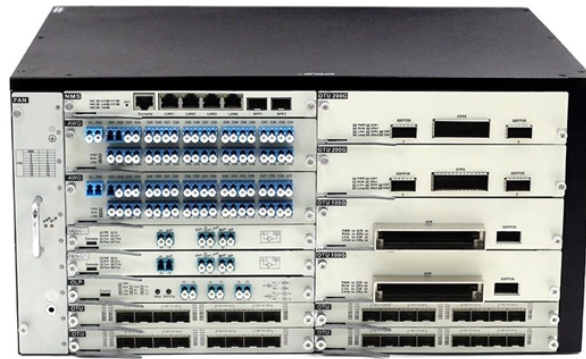

PLC Spectrum Splitter Hot Selling Model Price Quote