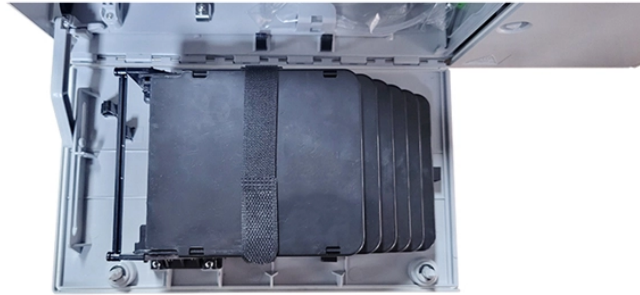

POE Fiber Optic Ring Network Switch

POE Fiber Optic Ring Network Switch

The POE ring network switch simultaneously meets the three core specifications of gigabit Ethernet transmission, standard POE power supply, and ring network redundancy protocol.

The L2+ managed 8-port 10/100/1000Base-T 802.3at PoE + 4-port 1000Base-X SFP hardened Ethernet switch has 8 TP ports and 4 fiber ports. The TP (RJ45) supports Full/Half duplex mode, and auto ...

The L2+ managed 8-port 10/100/1000Base-T 802.3at PoE + 4-port 1000Base-X ...

With Plug and Play design, PLANET IFGS-624PTF Industrial-grade, DIN-rail type Unmanaged Fast Ethernet PoE+ Switch, featuring 4 IEEE 802.3at PoE+10/100BASE-TX ports and two 1000BASE-X ...

Learn how to design a fiber optic ring network with practical diagrams, topologies, and switch setup tips. Explore ring network switch options for industrial applications.