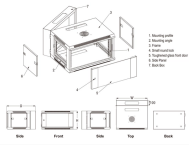

Ruijie offers next-generation industrial Ethernet switches designed for harsh industrial environments, providing flexible full-gigabit access as well as 10GE uplink ports, and supporting a wide operating ...

Add to Compare 10-Port Hardened Industrial Gigabit DIN-Rail Switch TI-G102 (Version V1) [MORE INFO](#) [FIND RETAILERS](#) [Add to cart](#)