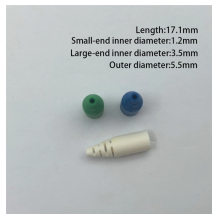

Bulk and wholesale wall mount electric distribution box for school, company, or organizations? DELIXI is the best choice for customized smart distribution box for sale.

Pz50 Metal Cabinet Panel Distribution Box, Find Details and Price about Distribution Box Switchgear Distribution Box from Pz50 Metal Cabinet Panel Distribution Box - Binzhou Hongbo Electric Co., Ltd.

Application Panel Board is widely used in all kinds of building square station and industrial and mining enterprises and other places, as the terminal electrical equipment power distribution system.