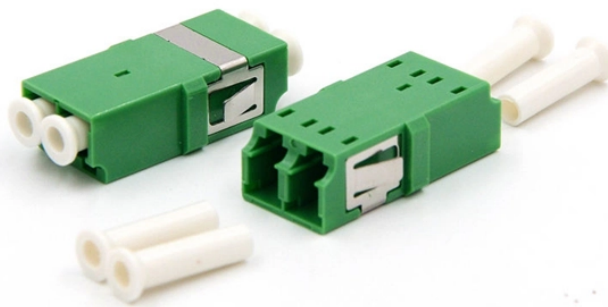

## PZ50 Distribution Box Specifications and Dimensions

### Overview

Panel Board is widely used in all kinds of building square station and industrial and mining enterprises and other places; as the terminal electrical equipment power distribution system; Protection against overload Protection against over voltage Protection against leakage Features.

DELIXI is the best choice. The Novtium Static Reactive Generator (SVG) NPVG04-300N is a cutting-edge solution designed to improve power quality by providing dynamic reactive power compensation. This highly efficient device ensures stable voltage levels and reduces power losses, making it ideal for industrial, commercial, and. \*4LargespacetoplaceCircuitBreakerfreely. Enter between 10 to 1,000 characters. HDPZ50 series is HIMEL Distribution Box designed to be used with HIMEL MCB, RCBO, RCCB, and surge protection device loading. We are based in Shaanxi Province, China, start from 2015, sell

## PZ50 Distribution Box Specifications and Dimensions

The PZ30-4-6 is equipped with robust safety features, ensuring protection against electrical hazards, making it the perfect solution for lighting installations that require a dependable distribution box.