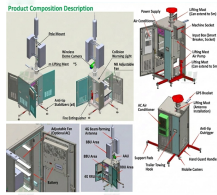

Packaged power distribution box

Lex Products offers a full range of portable power distribution boxes and units, specifically engineered for indoor and outdoor use for the entertainment, industrial and military industries.