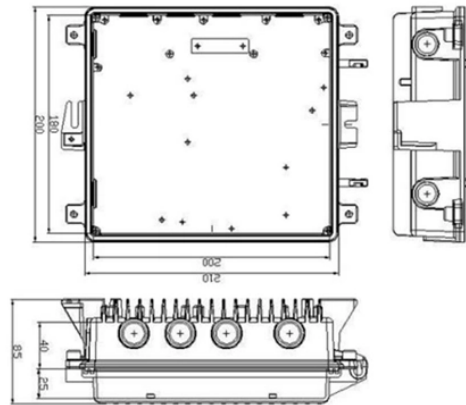

Pakistan Stainless Steel Optical Cable Junction Box