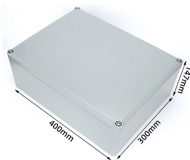

Palau Post Office processes packages to customers from Amazon. New policy will restrict who will use post office boxes but policy is getting push back as some question whether the ...