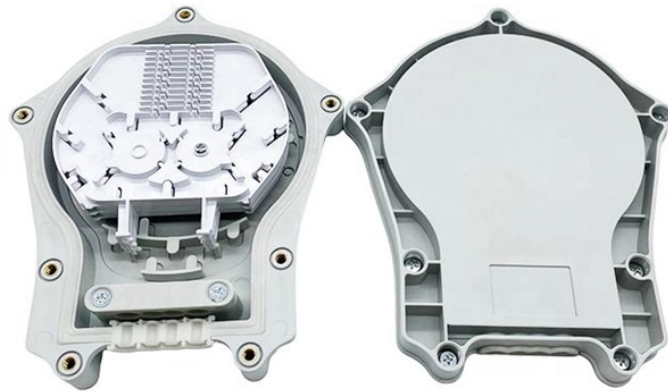

## Palau Smart Distribution Boxes Available Now

Experience the incredible performance of the new 11 inch iPad Pro with the M5 ...

Be the first to know and let us send you an email when Republic of Palau Postal Service posts news and promotions. Your email address will not be used for any other purpose, and you can ...

Experience the incredible performance of the new 11 inch iPad Pro with the M5 chip and high speed Wifi available now at Globus ☐☐ . This groundbreaking device combines a stunningly thin design with the ...

The XL type low-voltage power distribution cabinet uses domestically designed new components. The enclosure is made of bent steel plates, featuring a compact structure, easy maintenance, and flexible ...