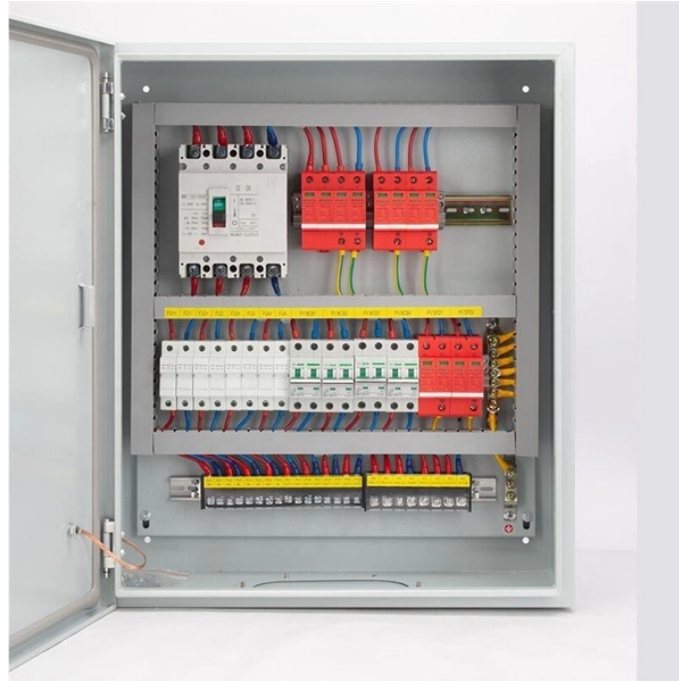

### Overview

Our new flagship router, the CCR1072, is powered by a Tiler 72 core CPU, each core is clocked at 1GHz, and to fully utilize this power, the CCR1072 is equipped with eight independently connected 10G SFP+ ports and single Ethernet port for management purposes. How to buy this product?

Configuring the unit is straightforward. Smart Switch, 1 x Gigabit LAN, 16 x SFP+ cages, Dual Core 800MHz CPU, 1GB RAM, 1U rackmount passive cooling case, Dual Power Supplies The new Cloud Router Switch 317-1G-16S+RM is a rack-mountable manageable switch with Layer3 features, it has 16 SFP+ ports for high performance 10GbE connectivity.   
comprehensive network protection, robust parental controls, and real-time IoT security when you are at home or on the go. A safer internet experience enhances your smart living.

## Panama Telecom-Grade Router 1G

The new Cloud Router Switch 317-1G-16S+RM is a rack-mountable manageable switch with Layer3 features, it has 16 SFP+ ports for high performance 10GbE connectivity and a 1GbE copper port for ...