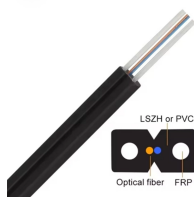

MCCs generally consist of a common power bus and a vertical bus for each section to which combination motor controllers are plugged on. The combination starter consists of motor starter, ...

Understand distribution boxes (DB boxes) in 5 minutes. Learn about types, components, functions, and uses. Find the perfect DB box for your needs.

Make all connections to the unit before applying power. Note the external markings described under "Safety Symbols". Keysight chassis are provided with a grounding-type power plug. The instrument ...

Particularly compact and lightweight, the PANAMA HYBRID wall box facilitates the link between RRUs (Remote Radio Unit) and the BBU (BaseBand Unit). It also ensures the power supply of RRUs ...