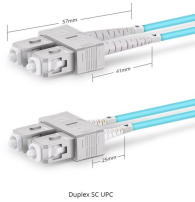

Explore our comprehensive selection of outdoor power distribution solutions engineered specifically for Panama's tropical climate and diverse industrial applications.

Learn how to install a distribution box safely and correctly. Covers wiring, placement, standards, and expert tips for a compliant setup.