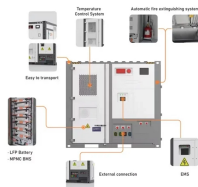

Papua New Guinea SFPP-3126-J SFP+ Optical fiber outer shell SFP cage press pin 1*2 optical fiber connector with 12.32mm light guide