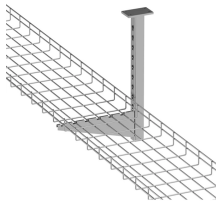

Learn the differences between multimode (OM1-OM5) and single mode (OS1-OS2) fiber optic cables—speed, distance, applications, and how to choose the right one for data centers and ...