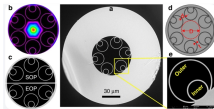

Adjustable fiber optic attenuator, also called variable fiber optic attenuator, usually is inline type, the appearance like fiber optic patch cords; it is with an adjustable component in the middle of the device ...

We carry fiber optic attenuators to complement a broad range of different connector ends and cables including those with duplex or simplex FC, SC, ST, or LC ends.

In-Line adjustable Attenuator, SM, LC/APC
OPT716-LCAPC Useful for general fiber testing.

Our SM fixed optical attenuators are fiber connectors that can be attached to an FC/PC or FC/APC SM fiber patch cable. We also offer variable optical attenuators for MM fibers with FC/PC or SMA ...

Our in-line attenuator is customized to match the desired length and connector type specified by customers. The adjustable attenuator utilizes an air gap mechanism to regulate the attenuation value ...

Our multimode fiber optic filter/attenuator mount is capable of holding a variety of filters and an shutter-based attenuator; it is also designed for SMA patch cables.

Telhua's Variable Optic Attenuator LC Fiber Patch Cord provides adjustable signal control for data centers and telecom networks. Features 1-20 dB attenuation range, IEC/TIA/EIA compliance, and ...