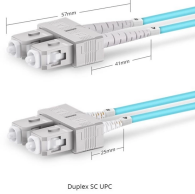

ADIsimRF is an easy-to-use RF signal chain calculator. It calculates Cascaded Gain, Noise Figure, IP3, P1dB and Power Consumption. The number of stages can be varied up to a maximum of 20. Stages ...

Telhua's Variable Optic Attenuator LC Fiber Patch Cord provides adjustable signal ...

Adjustable fiber optic attenuator, also called variable fiber optic attenuator, usually is inline type, the appearance like fiber optic patch cords; it is with an adjustable component in the middle of the device ...

We carry fiber optic attenuators to complement a broad range of different connector ends and cables including those with duplex or simplex FC, SC, ST, or LC ends.

In-Line adjustable Attenuator, SM, LC/APC
OPT716-LCAPC Useful for general fiber testing.

Our SM fixed optical attenuators are fiber connectors that can be attached to an FC/PC or FC/APC SM fiber patch cable. We also offer variable optical attenuators for MM fibers with FC/PC or SMA ...

Our in-line attenuator is customized to match the desired length and connector type specified by customers. The adjustable attenuator utilizes an air gap mechanism to regulate the attenuation value ...