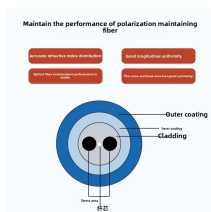

Nordson PPS designs and manufactures precision melt stream components for extrusion, compounding, recycling, and pelletizing processes.