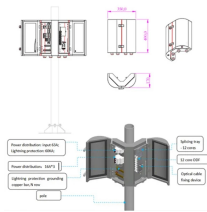

Photovoltaic combiner box sales

Photovoltaic combiner box sales

Solar Combiner Box, Briidea 4-String PV Combiner Box with 10A Circuit Breakers & Lightning Arrester, IP65 Waterproof, for On-Grid & Off-Grid Solar Panel Systems

Combiner boxes combine the output of multiple solar electric (PV) source input circuits. Combiner boxes are designed for installation near the PV array with each series string of solar modules connected to ...

4-1 Solar Panel Combiner Box - 4 circuits to 1 (1 x 63A max output) Version 3 Improved, ltd stock. \$ 339.00 Add to cart

Cost-effective solar pv combiner box for sale online, with 4/6/8/10 pv array input numbers, maximum open circuit voltage 1000V, single way input array maximum current of 10A, protection class Ip65.