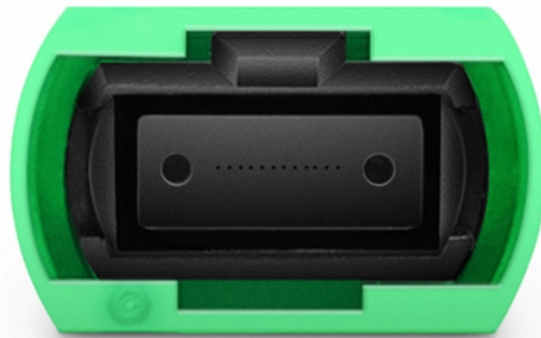

Photovoltaic combiner box sales

Photovoltaic combiner box sales

Solar Combiner Box, Briidea 4-String PV Combiner Box with 10A Circuit Breakers & Lightning Arrester, IP65 Waterproof, for On-Grid & Off-Grid Solar Panel Systems

Combiner boxes combine the output of multiple solar electric (PV) source input circuits. Combiner boxes are designed for installation near the PV array with each series string of solar modules connected to ...

4-1 Solar Panel Combiner Box - 4 circuits to 1 (1 x 63A max output) Version 3 Improved, ltd stock. \$ 339.00 Add to cart

Cost-effective solar pv combiner box for sale online, with 4/6/8/10 pv array input numbers, maximum open circuit voltage 1000V, single way input array maximum current of 10A, protection class Ip65.

Ideal for indoor/outdoor electrical setups, this 12-way breaker box offers IP65 ...

A solar combiner box combines multiple DC inputs from a solar array. It also improves overall safety and ease of installation. We offer both standard solar combiners and Midnite Solar's new disconnecting ...