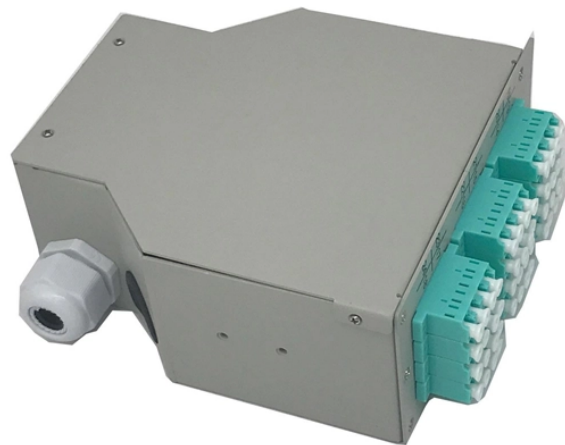

Photovoltaics in Home Distribution Boxes

Photovoltaics in Home Distribution Boxes

IQ Combiner Box 5,80 Amp, 240/120 Volt, Includes IQ Gateway PCBA and Pre-Installed Hold Down Kit and 3X CT-200-Clamp, Allows 4 PV Circuits

A solar distribution box acts as a central hub for managing the electricity generated by solar panels, directing it towards inverters and storage batteries. Its purpose revolves around ...

Choosing the right photovoltaic (PV) distribution box is crucial for ensuring the safety, efficiency, and reliability of your solar power system. A well-selected distribution box not only protects ...

A Grid-Connected Distribution Box is an electrical enclosure that houses and protects solar photovoltaic (PV) system components, such as inverters, combiners, and disconnect switches. It is an essential ...

It is a complete solution for electrical distribution, automation, security, monitoring and control. The contents of a PV BOX includes solar inverters, DC combiner boxes, step-up transformers and a ...