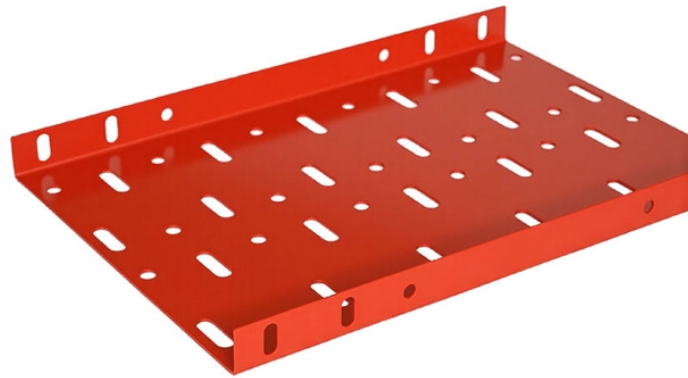

GDR Telecom Site Energy Systems

Pigtail with small ends

Pigtail with small ends

Choose from our selection of electrical pigtails, including electric motors, electrical connectors, and more. Same and Next Day Delivery.

Choose from (4) sizes of nylon pigtail closed end wire connectors to fit wire combinations ranging from # 10 gauge to # 22 gauge wire. Our nylon pigtail connectors provide a safe, secure and stable ...

Waytek Wire has electrical pigtails with wire leads and connectors for powering automotive LED lights. Pigtail connectors are a perfect addition to any wiring application. Use electrical pigtail wire ...

Get free shipping on qualified Pigtail Connector Wire Connectors & Wire Terminals products or Buy Online Pick Up in Store today in the Electrical Department.

Coming in various lengths and styles, iDEAL grounding pigtails are designed for a wide variety of grounding applications to help ensure compliance with article 250 of the National Electric Code. ...