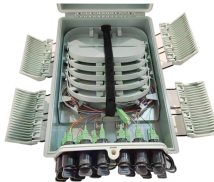

Plastic baffle for empty space in the distribution box

Overview

This plastic 1P shielding baffle is designed for indoor use, providing a reliable and secure solution for your electrical panel. Ideal for circuit breaker box vacancy blocks. distribution box,circuit breaker,plastic bafflewelcome to taobao purchase pz30 distribution box empty space plastic baffle c45 circuit breaker box integrated baffle filler piece 1p half p. It is important that the effluent is evenly distributed to the absorption system to prevent the overloading of any one part of the system. [Amazon-developed Certification] Compact by Design identifies products that, while they may not always look very different, have a more efficient design. Seven plastic pipe seals that fit 4 in.

Plastic baffle for empty space in the distribution box

C45 plastic baffle PZ30 distribution box gear circuit breaker box circuit breaker fill blank space

Precast distribution boxes serve to distribute the flow of wastewater ...

Pz30 Distribution Box Empty Space Plastic Baffle C45 Circuit Breaker Box Integrated Baffle Filler Piece 1P Half P Home > Electronics/electrician > Electrician accessories > Terminal block

Ensure electrical safety with the Huanyi C45 distribution box baffle. This plastic 1P shielding baffle is designed for indoor use, providing a reliable and secure solution for your electrical panel. Ideal for ...

Use the Poly Seal II for the inlet and outlet pipes on septic tanks, aerobic systems, or anywhere you need water tightness. This new hybrid seal will mount to our existing mandrel that bolts directly to the ...