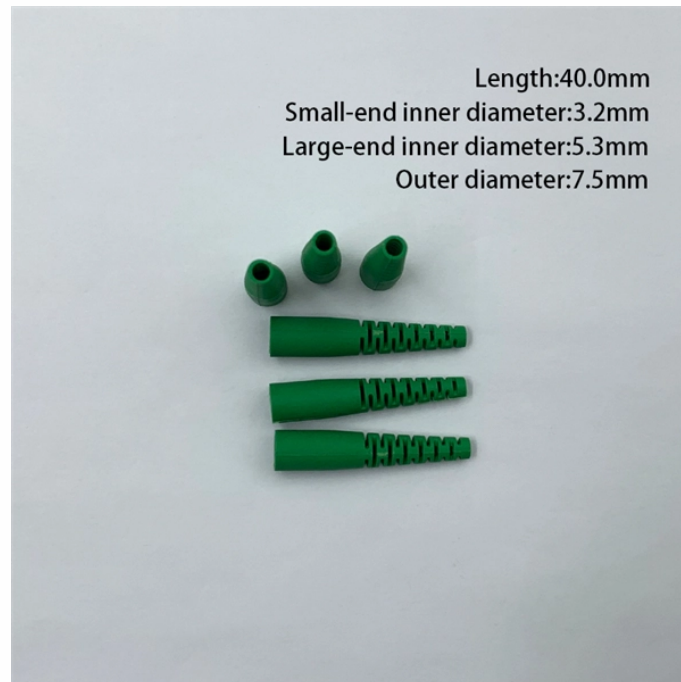

Plastic splice box vertically packed

Plastic splice box vertically packed

Go from dangerous, illegal open splices done by amateur handymen to a fully installed and safe junction box with just 4 screws and a few minutes of your time. This ingenious electrical wire cover makes the ...

Open Splice Junction Box is a patented, one-piece, UL Listed, and code approved junction box made specifically to safely enclose open splice wiring connections. Easy to follow five step installation ...